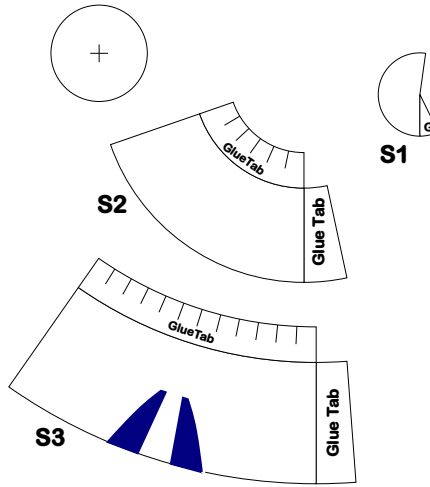

Sting Ray

Star Seeker

S.C.R.A.M.

1 inch square

13 mm dia

Nose Cones from Project Paper on TRF

<http://www.rocketryforum.com/showthread.php?26616-Project-Paper&p=236679#post236679>