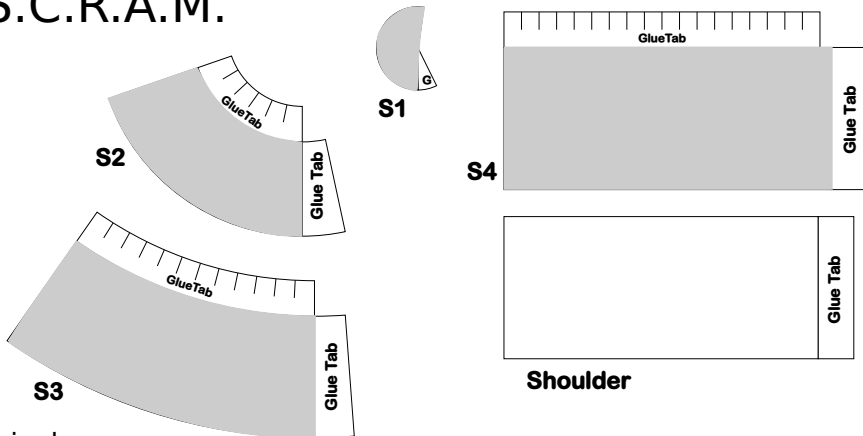

Shoulder

Shoulder Disk Templates

S.C.R.A.M.

Shoulder

1 inch square

13 mm dia

Shoulder Disk Templates

Nose Cones from Project Paper on TRF